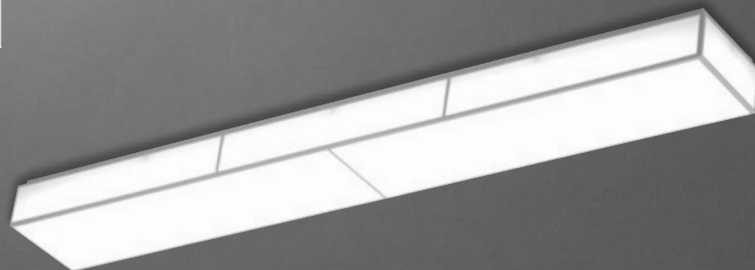

LED 50W  
W500×D500×H80

**화이트솔 주방등 50W**

LED 50W  
W1165×D150×H85

**화이트솔 주방등 25W**

LED 25W  
W630×D130×H80

**Design by WHITE SOL SERIES BOSEUNG**

Structurally, lighting may be much heavier than other ceiling light fixtures. Some may require special attachments to the ceiling and specially reinforced ceilings. Many do not require special supports and can be directly attached to the electrical box like any other fixture. Instead they specify that the electrical box be specially reinforced. This reinforcement can typically only be done at the time of the installation of the box. Subsequent installations of a chandelier may require extensive renovation.