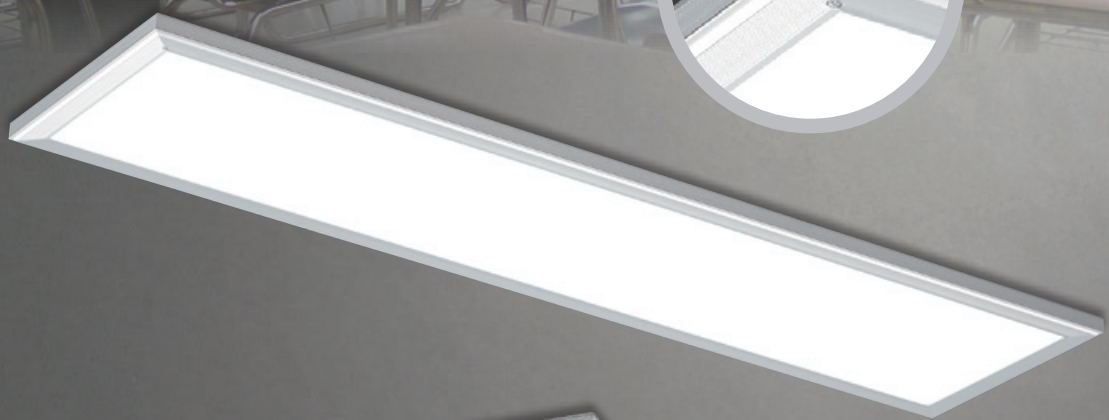

직하평판 1200×300

BS-L50036D-D12K
BS-L40036D-D12K
LED 50W / 40W
M-bar / T-bar (개보수)
5700K