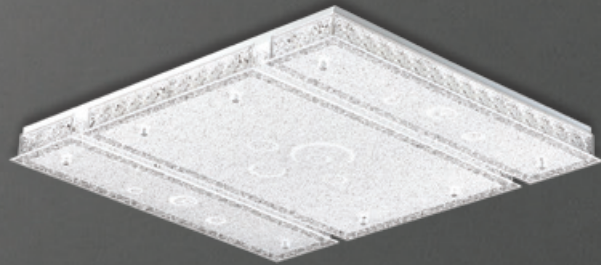

LIVING ROOM 5EA LIGHT (DELUXE)

디럭스 아이스 원형