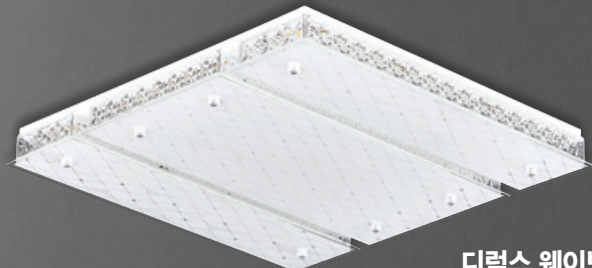

LIVING ROOM 5EA LIGHT (DELUXE)

디럭스 웨이브